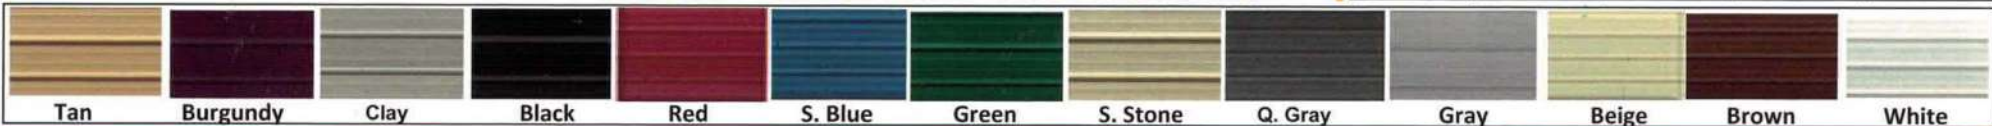

VERTICAL ROOF STYLE

\$3,865.00

18' X 21' X 9'
2 1/2" 14 Gauge

STANDARD HEIGHT 9' LEGS

12'x21'x9'	18'x21'x9'	20'x21'x9'	22'x21'x9'	24'x21'x9'
1-9'x8' door	1-9'x8' door	2-9'x8' doors	2-9'x8' doors	2-9'x8' doors
\$3,585.00	\$3,865.00	\$4,695.00	\$5,175.00	\$5,455.00
12'x26'x9'	18'x26'x9'	20'x26'x9'	22'x26'x9'	24'x26'x9'
1-9'x8' door	1-9'x8' door	2-9'x8' doors	2-9'x8' doors	2-9'x8' doors
\$4,115.00	\$4,395.00	\$5,225.00	\$5,805.00	\$6,085.00
12'x31'x9'	18'x31'x9'	20'x31'x9'	22'x31'x9'	24'x31'x9'
1-9'x8' door	1-9'x8' door	2-9'x8' doors	2-9'x8' doors	2-9'x8' doors
\$4,575.00	\$4,955.00	\$5,685.00	\$6,365.00	\$6,745.00
12'x36'x9'	18'x36'x9'	20'x36'x9'	22'x36'x9'	24'x36'x9'
1-9'x8' door	1-9'x8' door	2-9'x8' doors	2-9'x8' doors	2-9'x8' doors
\$5,010.00	\$5,390.00	\$6,320.00	\$7,000.00	\$7,380.00
12'x41'x9'	18'x41'x9'	20'x41'x9'	22'x41'x9'	24'x41'x9'
1-9'x8' door	1-9'x8' door	2-9'x8' doors	2-9'x8' doors	2-9'x8' doors
\$5,575.00	\$5,955.00	\$6,885.00	\$7,665.00	\$8,045.00

INCLUDED IN PRICE: REBAR ANCHORS

(GROUND) OR CEMENT ANCHORS

WE ACCEPT

ACTUAL COLORS MAY VARY SLIGHTLY

OPTIONS-ACCESSORIES AND EXTRAS

OPTIONS	21' LONG	26' LONG	31' LONG	36' LONG	41' LONG
12 GA FRAMING	\$150.00	\$175.00	\$200.00	\$225.00	\$250.00