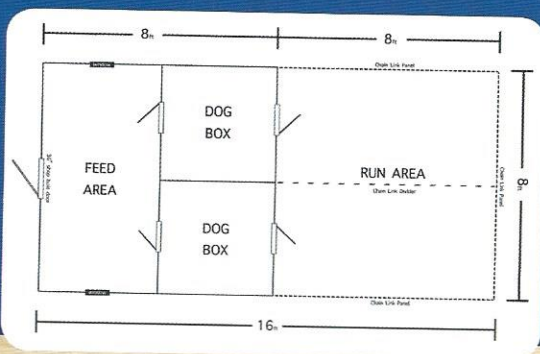

Outdoor Dog Kennels

\$5,495⁰⁰

8x16

Outdoor Double Dog Kennel

The Outdoor Double Dog Kennel is designed to keep your dogs well cared for and safe without worry. Our craftsmanship and quality construction will provide years of satisfaction. The outdoor run area is separated by the Chain Link Divider which provides a large enclosure for your dogs or puppies of any size.