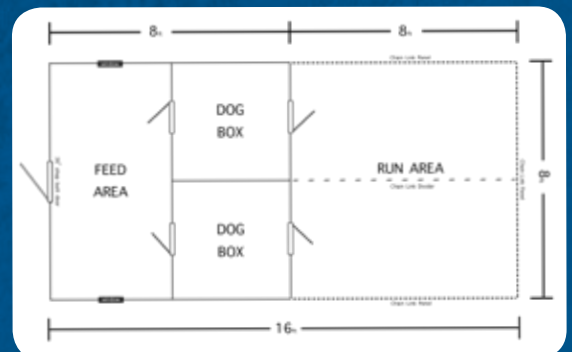

The Outdoor Double Dog Kennel is designed to keep your dogs well cared for and safe without worry.

Our craftsmanship and quality construction will provide years of satisfaction. The outdoor run area is separated by the Chain Link Divider which provides a large enclosure for your dogs or puppies of any size.